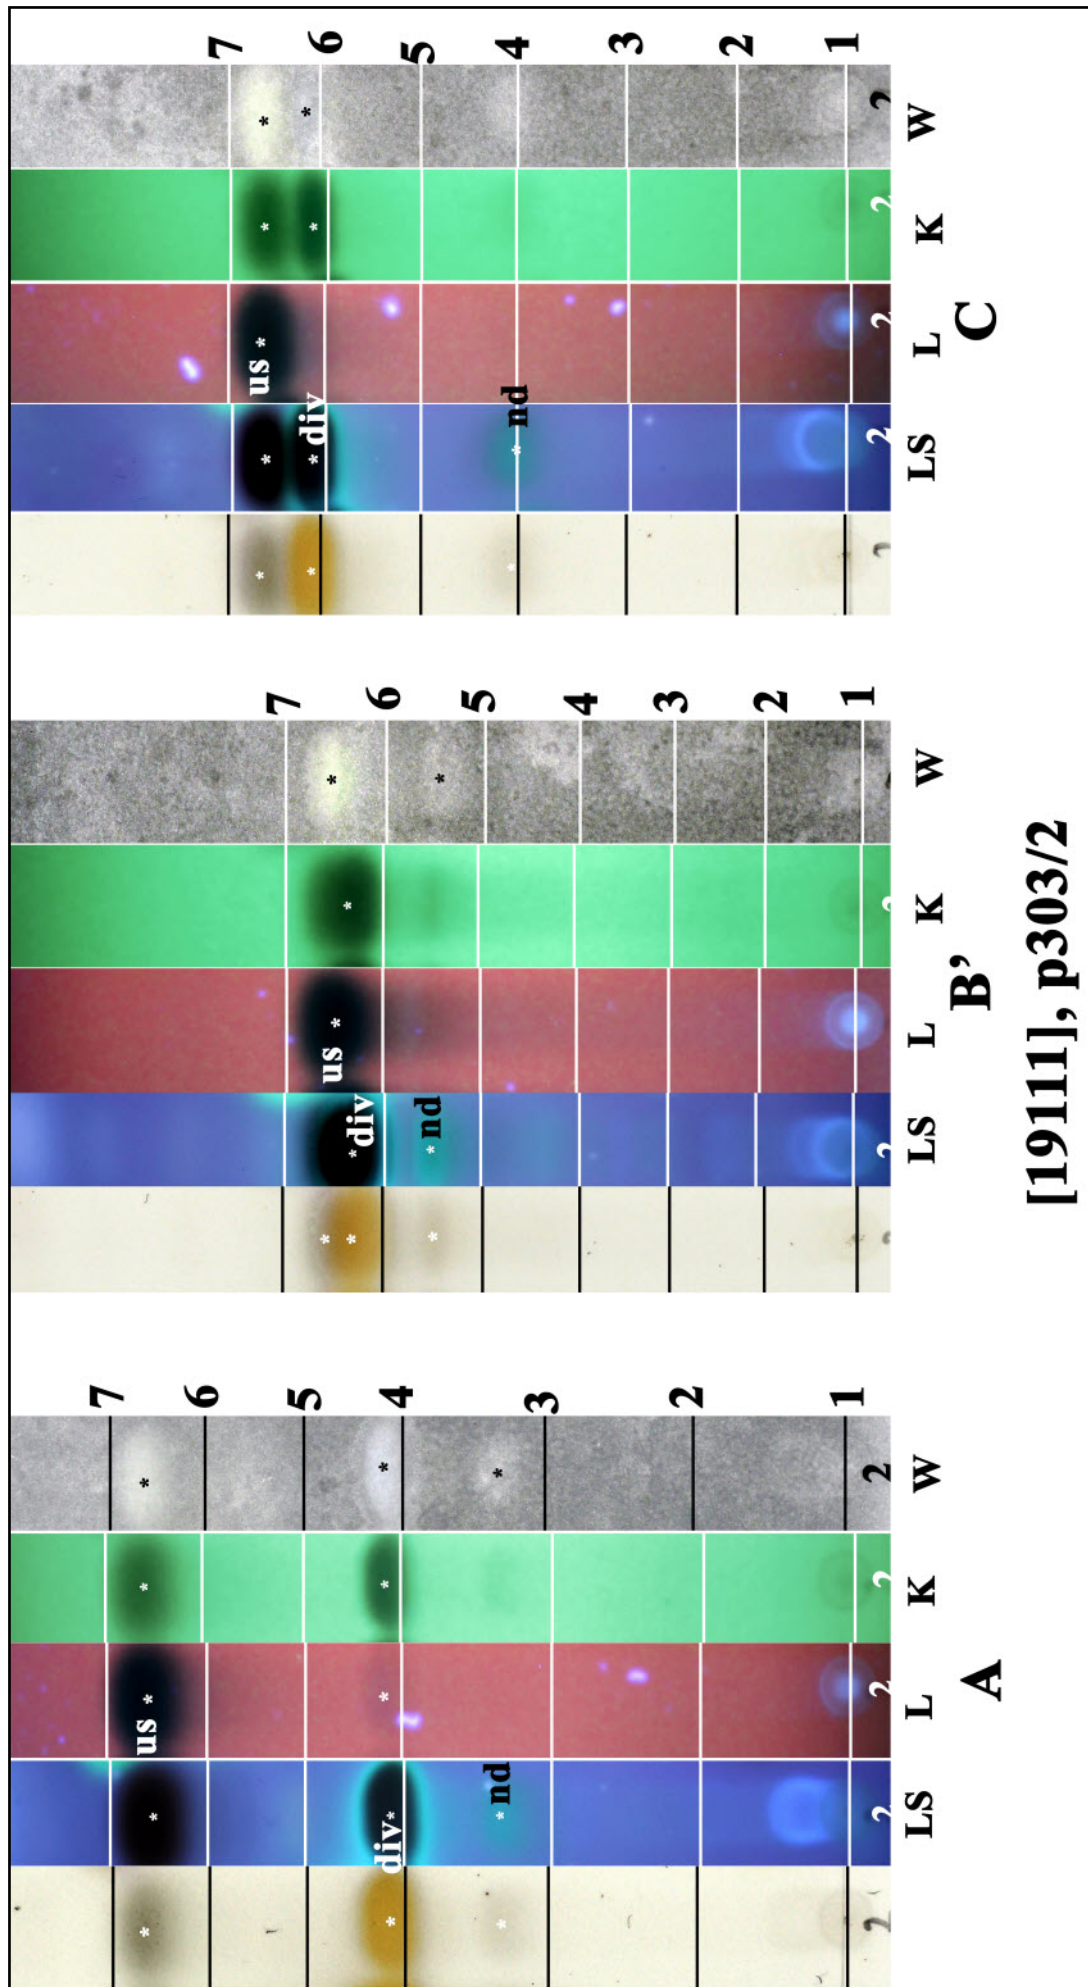

*Parmeliopsis ambigua* (Wulfen) Nyl.  
[= *Parmelia viridosoredians* Elix]

[19111], Australia, New South Wales, Kosciuszko National Park, Charlottes Pass, 36°25' S, 148°20' E, 1840 m, growing on dead wood in open *Eucalyptus pauciflora* woodland. Leg. J.A. Elix (9681), 22.02.1982. LICHENES AUSTRALASICI EXSICCATI NO. 025. Distributed as *Parmelia viridosoredians* Elix.

*Parmeliopsis ambigua*

[19111], p303/2

us: usnic acid, div: divaricatic acid, nd: nordivaricatic acid